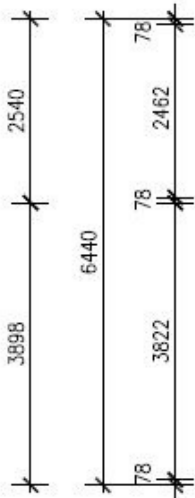

CHALET 80

AREAS:
 LIVING: 63.8m²
 VERANDAH: 16.5m²
 TOTAL: 80.3m²