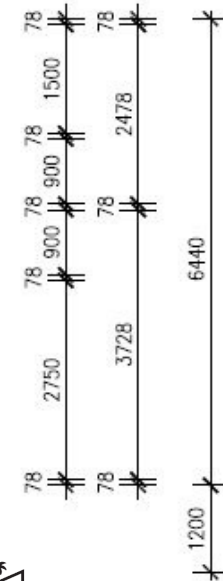

CHALET 80

AREAS:
 LIVING: 63.8m²
 VERANDAH: 16.5m²
 TOTAL: 80.3m²