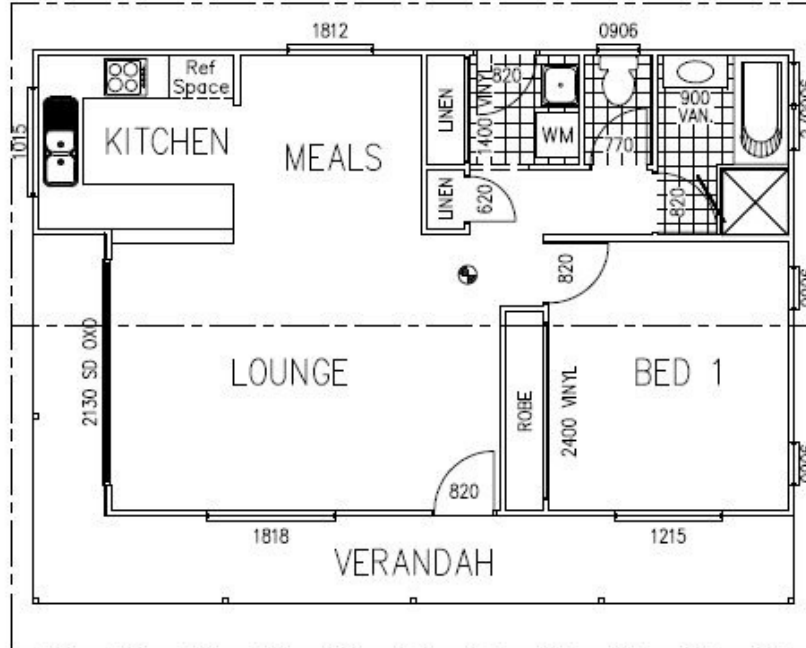

CHALET 80

AREAS:
 LIVING: 63.8m²
 VERANDAH: 16.5m²
 TOTAL: 80.3m²