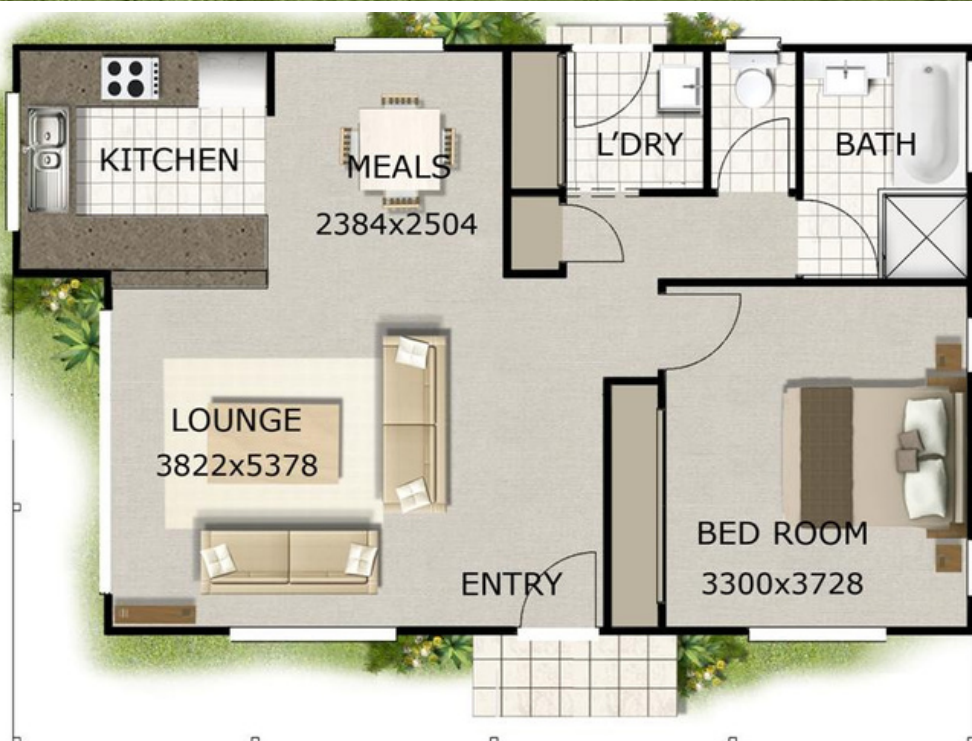

CHALET 80

AREAS:
 LIVING: 63.8m²
 VERANDAH: 16.5m²
 TOTAL: 80.3m²