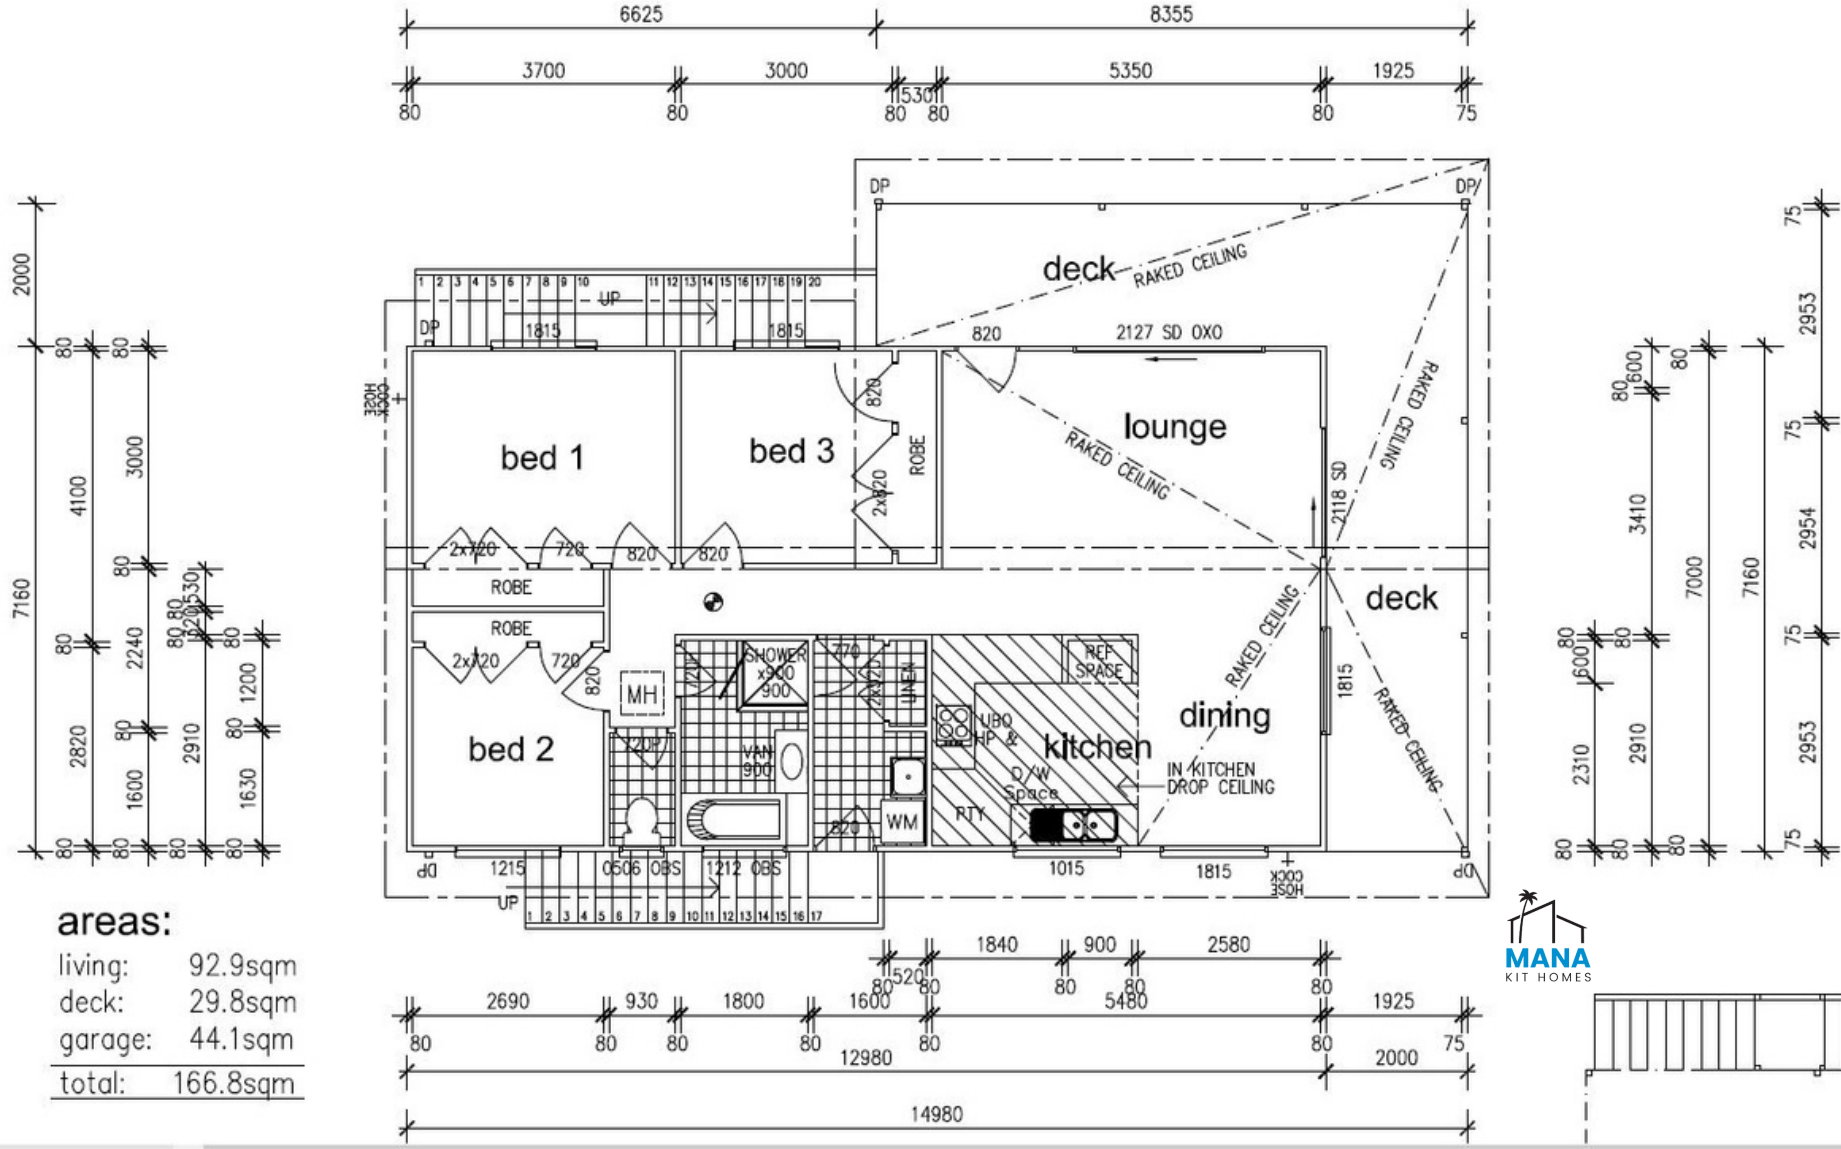

HILLSIDE

areas:

living:	92.9sqm
deck:	29.8sqm
garage:	44.1sqm
total:	166.8sqm