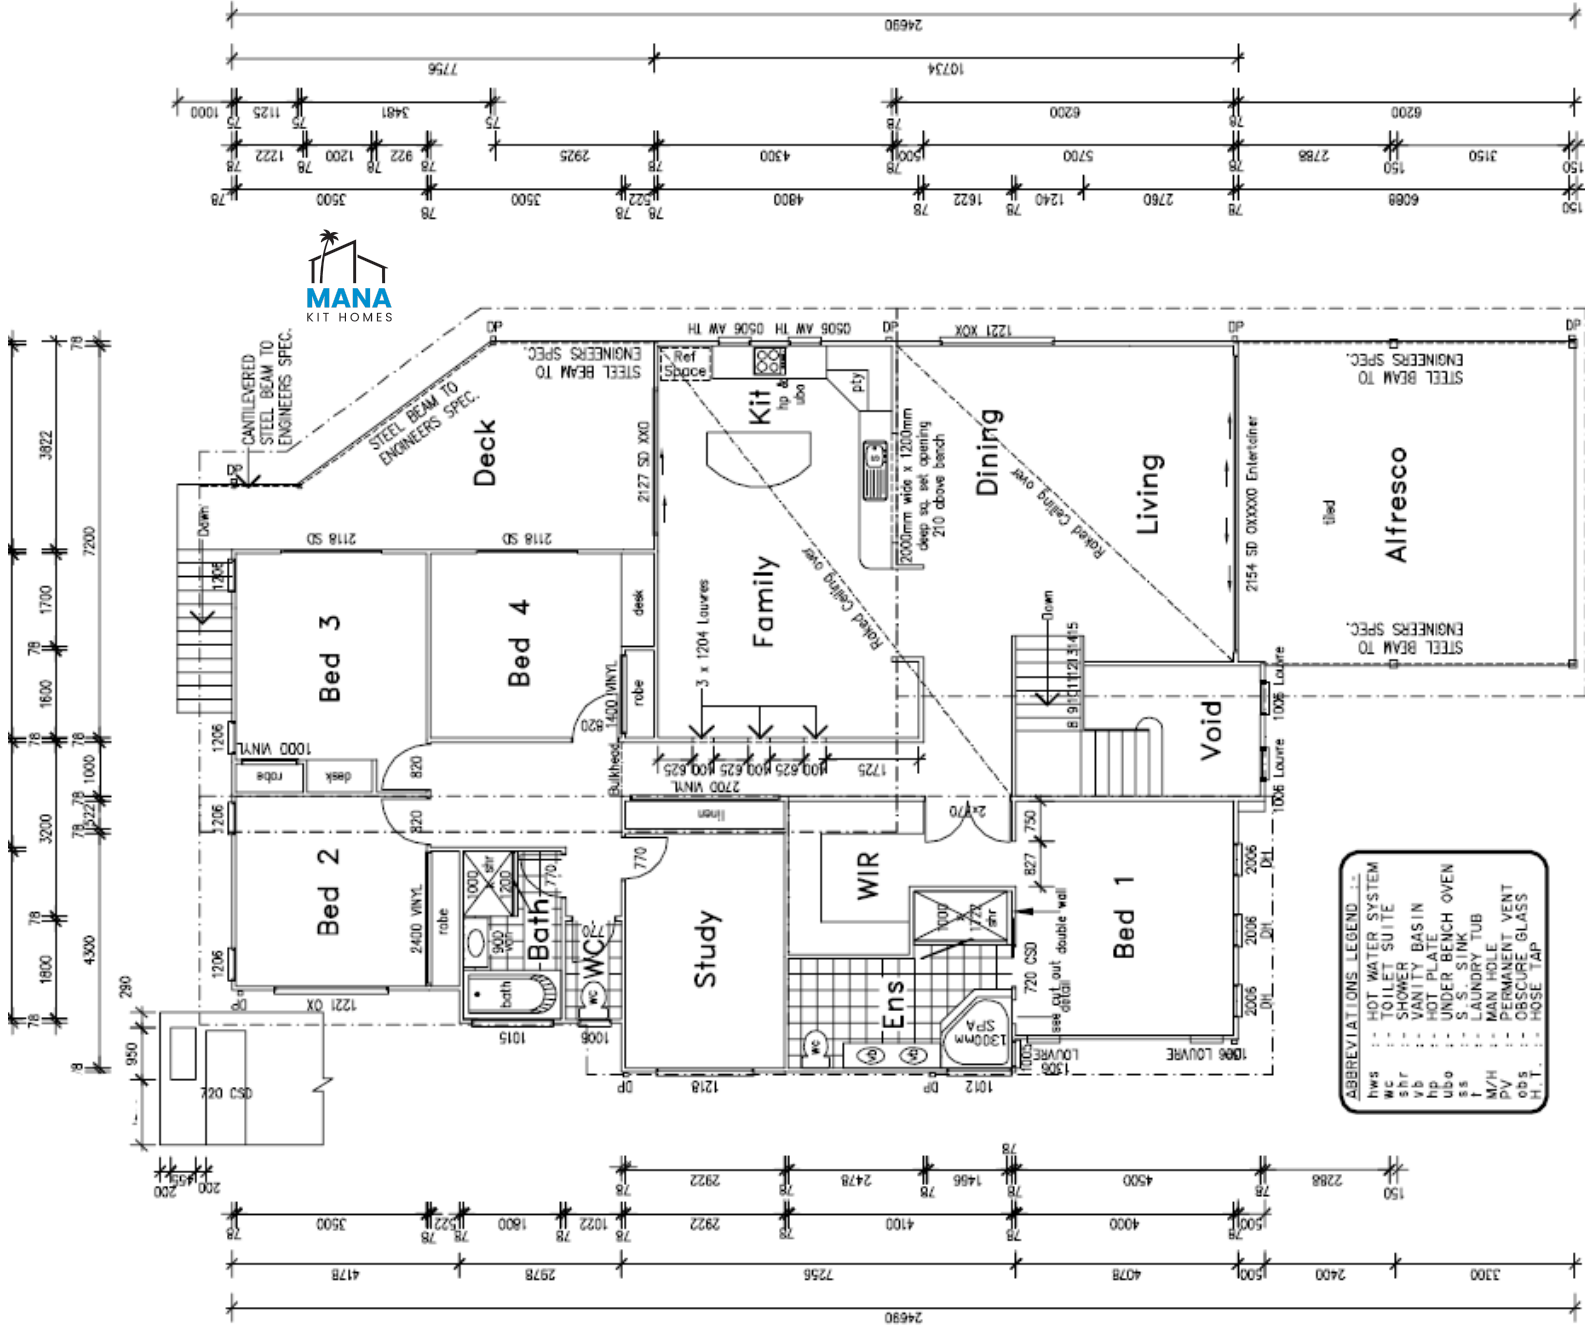

GRAND HORIZON

LOWER FLOOR PLAN

areas:

living:	208.2sqm
alfresco:	36.4sqm
deck:	21.8sqm
Total:	266.4sqm

ELEVATION

ELEVATION

ELEVATION

ELEVATION