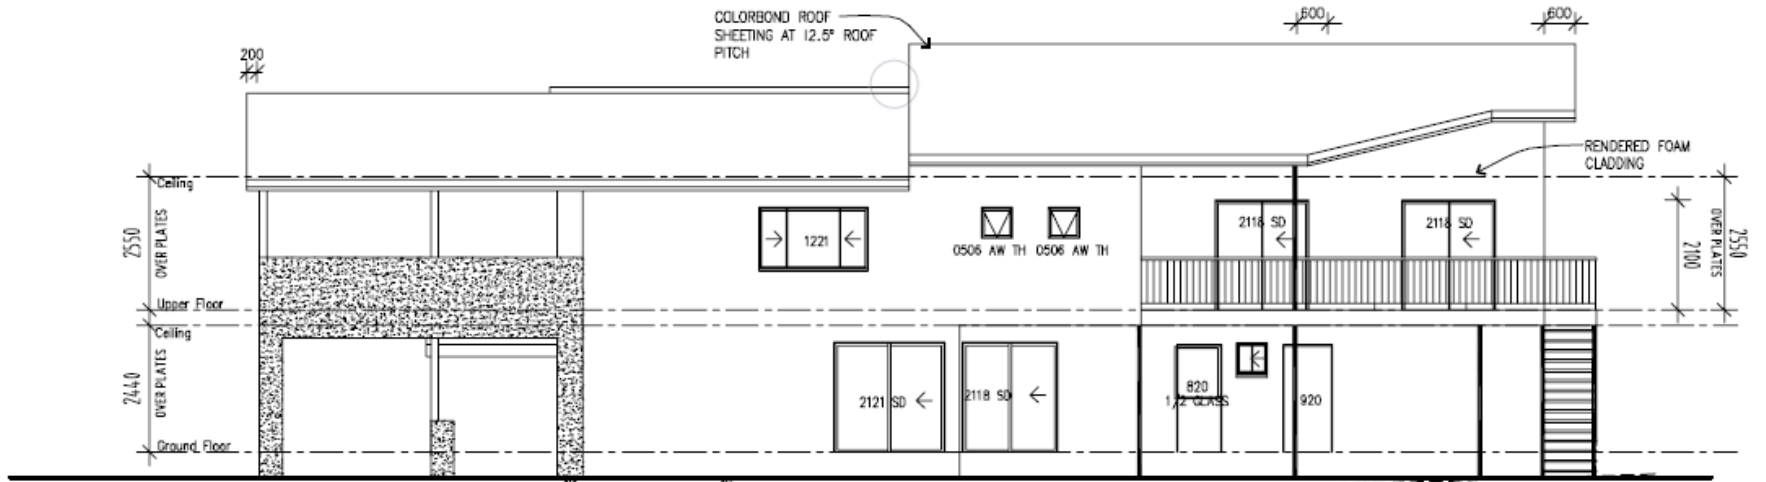

GRAND HORIZON

LOWER FLOOR PLAN

areas:

living:	208.2sqm
alfresco:	36.4sqm
deck:	21.8sqm
Total:	266.4sqm

ELEVATION

ELEVATION

ELEVATION

ELEVATION