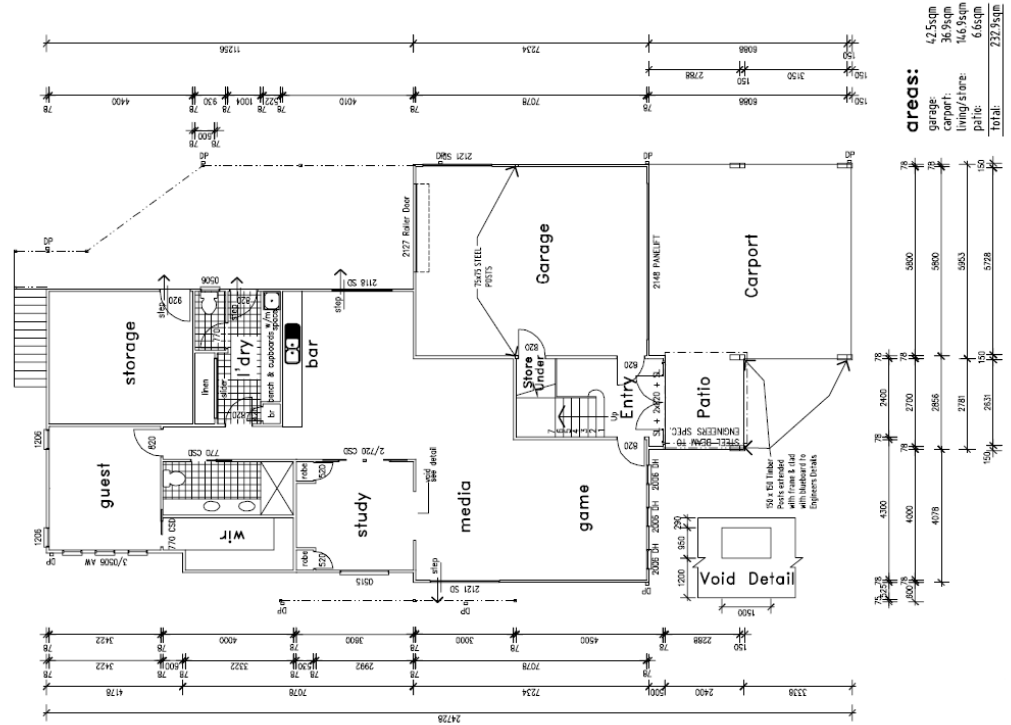

GRAND HORIZON

LOWER FLOOR PLAN

areas:

living:	208.2sqm
alfresco:	36.4sqm
deck:	21.8sqm
Total:	266.4sqm

ELEVATION

ELEVATION

ELEVATION

ELEVATION