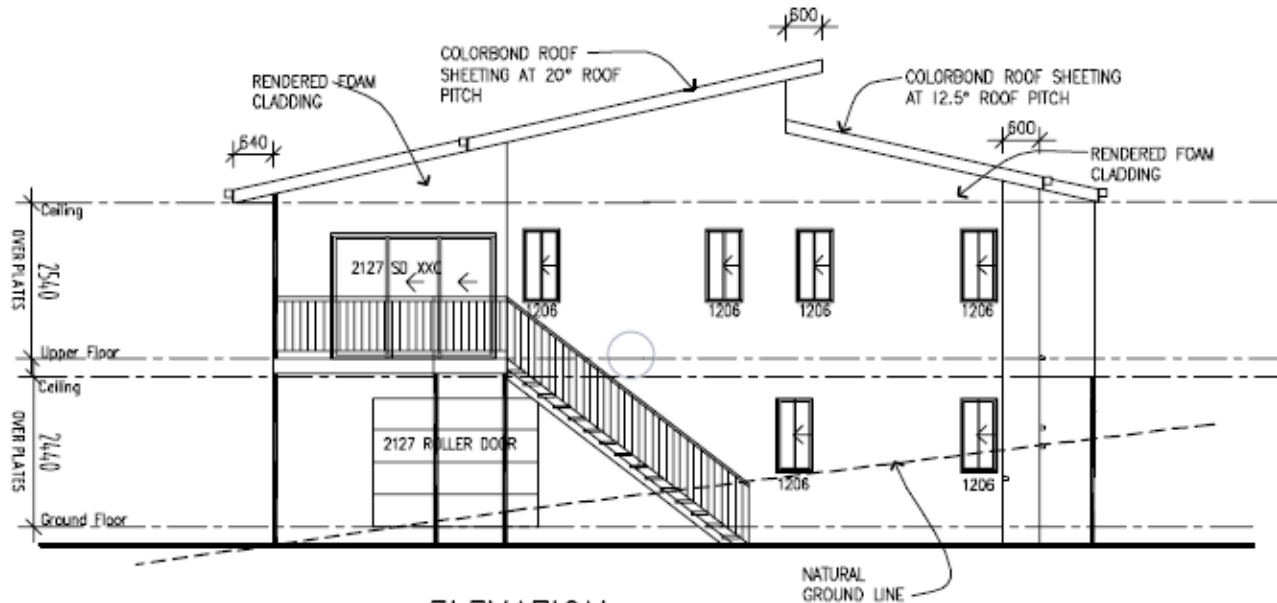

GRAND HORIZON

LOWER FLOOR PLAN

areas:

living:	208.2sqm
alfresco:	36.4sqm
deck:	21.8sqm
Total:	266.4sqm

ELEVATION

ELEVATION

ELEVATION

ELEVATION