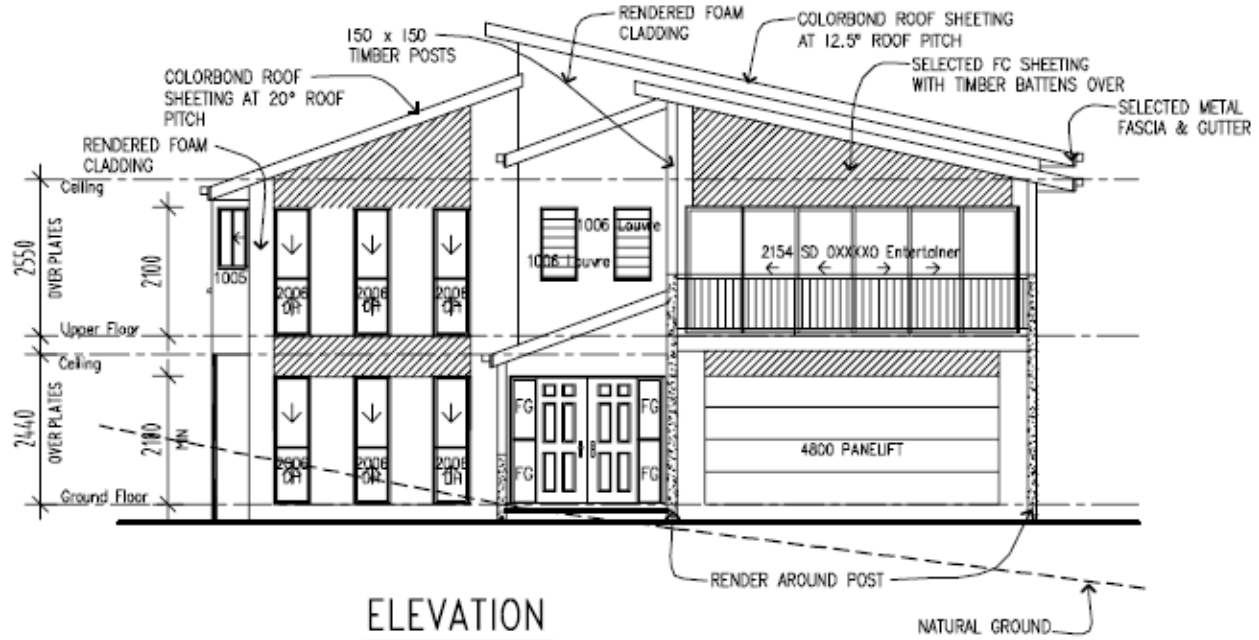

GRAND HORIZON

LOWER FLOOR PLAN

areas:

living:	208.2sqm
alfresco:	36.4sqm
deck:	21.8sqm
Total:	266.4sqm

ELEVATION

ELEVATION

ELEVATION

ELEVATION