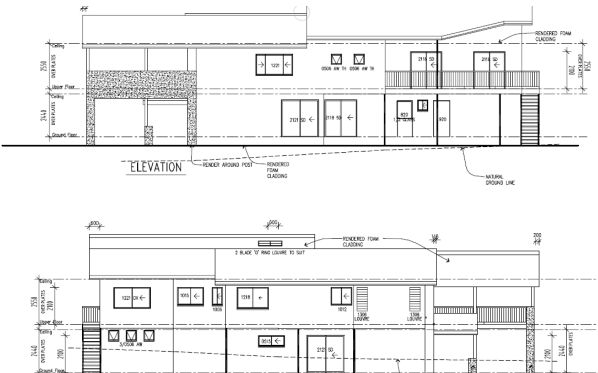

GRAND HORIZON

LOWER FLOOR PLAN

areas:

living:	208.2sqm
alfresco:	36.4sqm
deck:	21.8sqm
Total:	266.4sqm

ELEVATION

ELEVATION

ELEVATION

ELEVATION