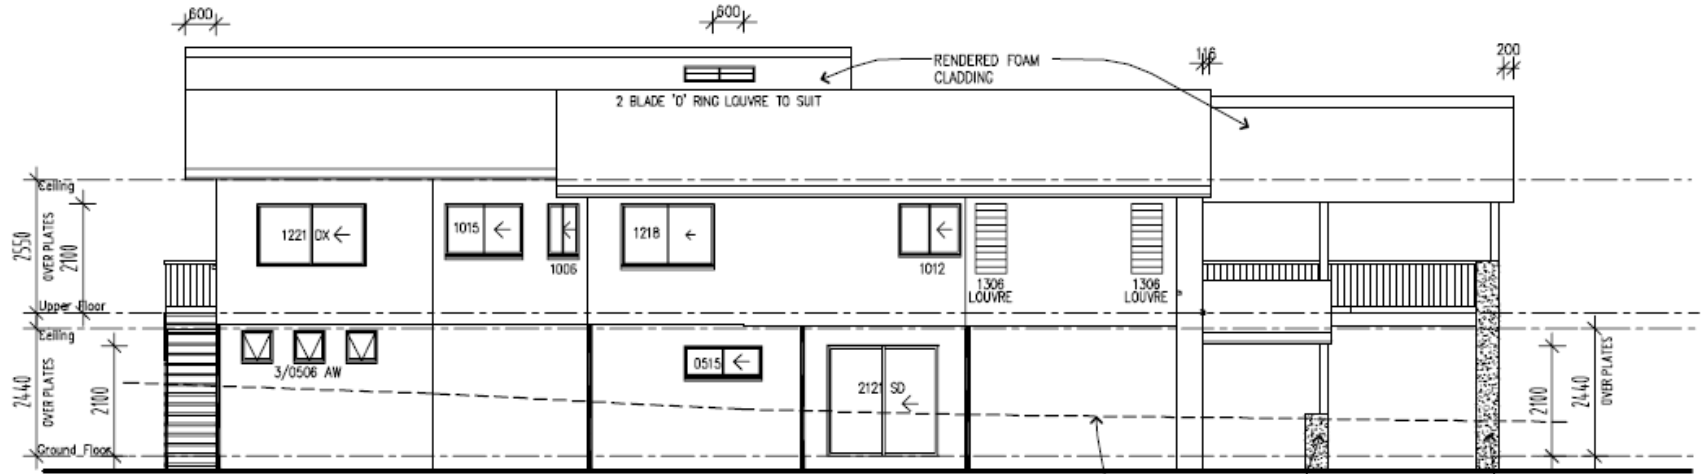

GRAND HORIZON

LOWER FLOOR PLAN

areas:

living:	208.2sqm
alfresco:	36.4sqm
deck:	21.8sqm
Total:	266.4sqm

ELEVATION

ELEVATION

ELEVATION

ELEVATION